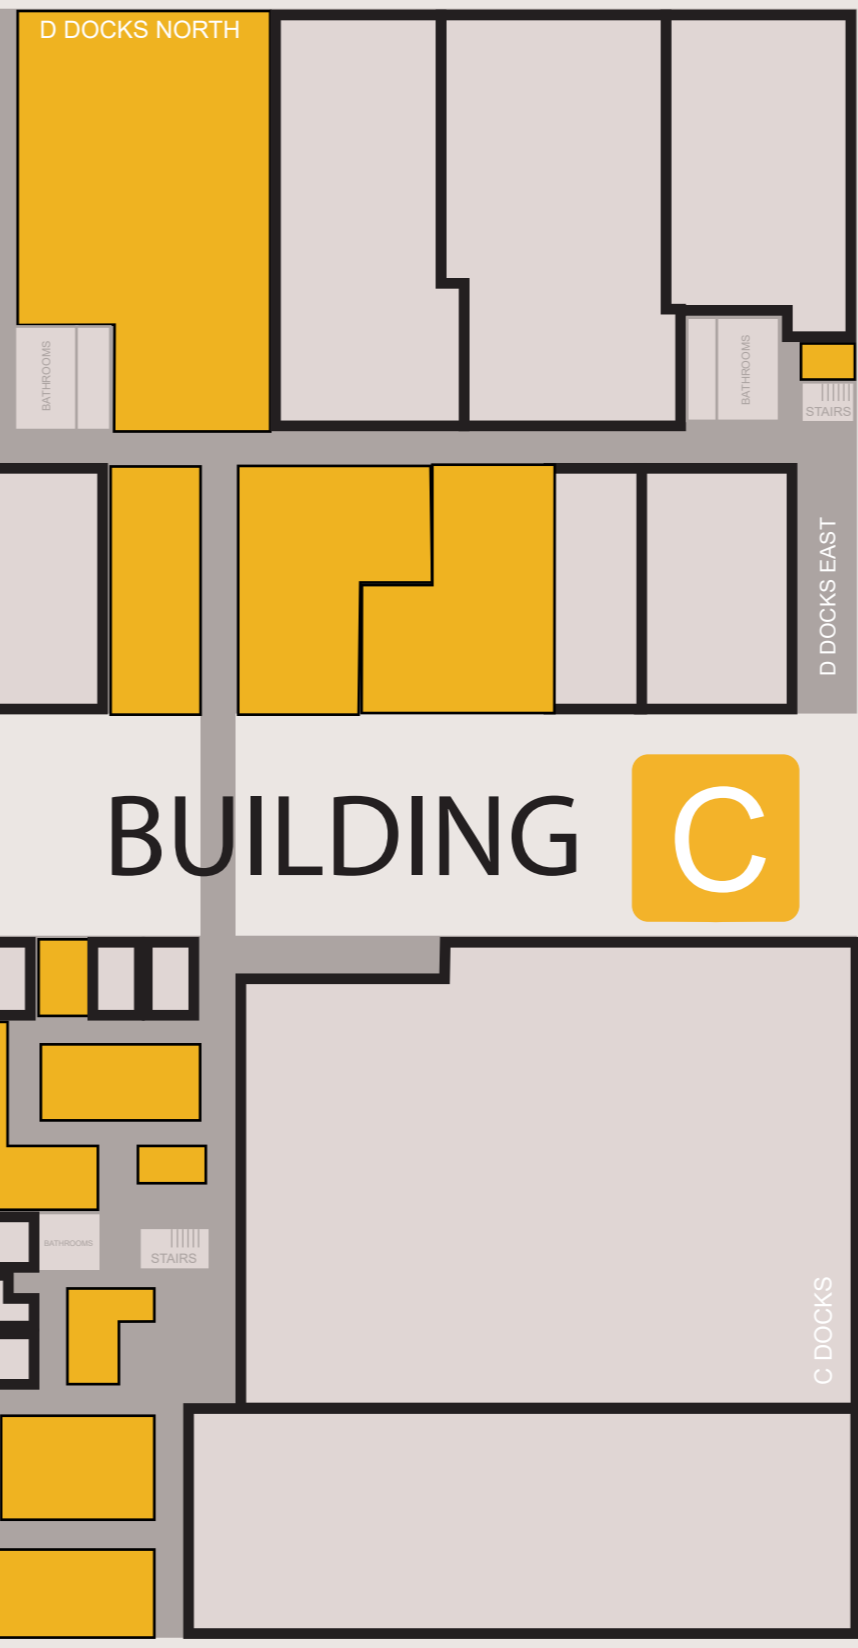

APPROX 811,000 SQFT

PARKING OCCUPIED AVAILABLE

← S TAFT AVE

S COLORADO AVE ↘

MAIN

APPROX 448,333 SQFT

14TH ST SW ↓

PARKING OCCUPIED AVAILABLE

← S TAFT AVE

S COLORADO AVE ↘

BUILDING

BUILDING

BUILDING

BUILDING

14TH ST SW ↓

LOWER

APPROX 219,666 SQFT