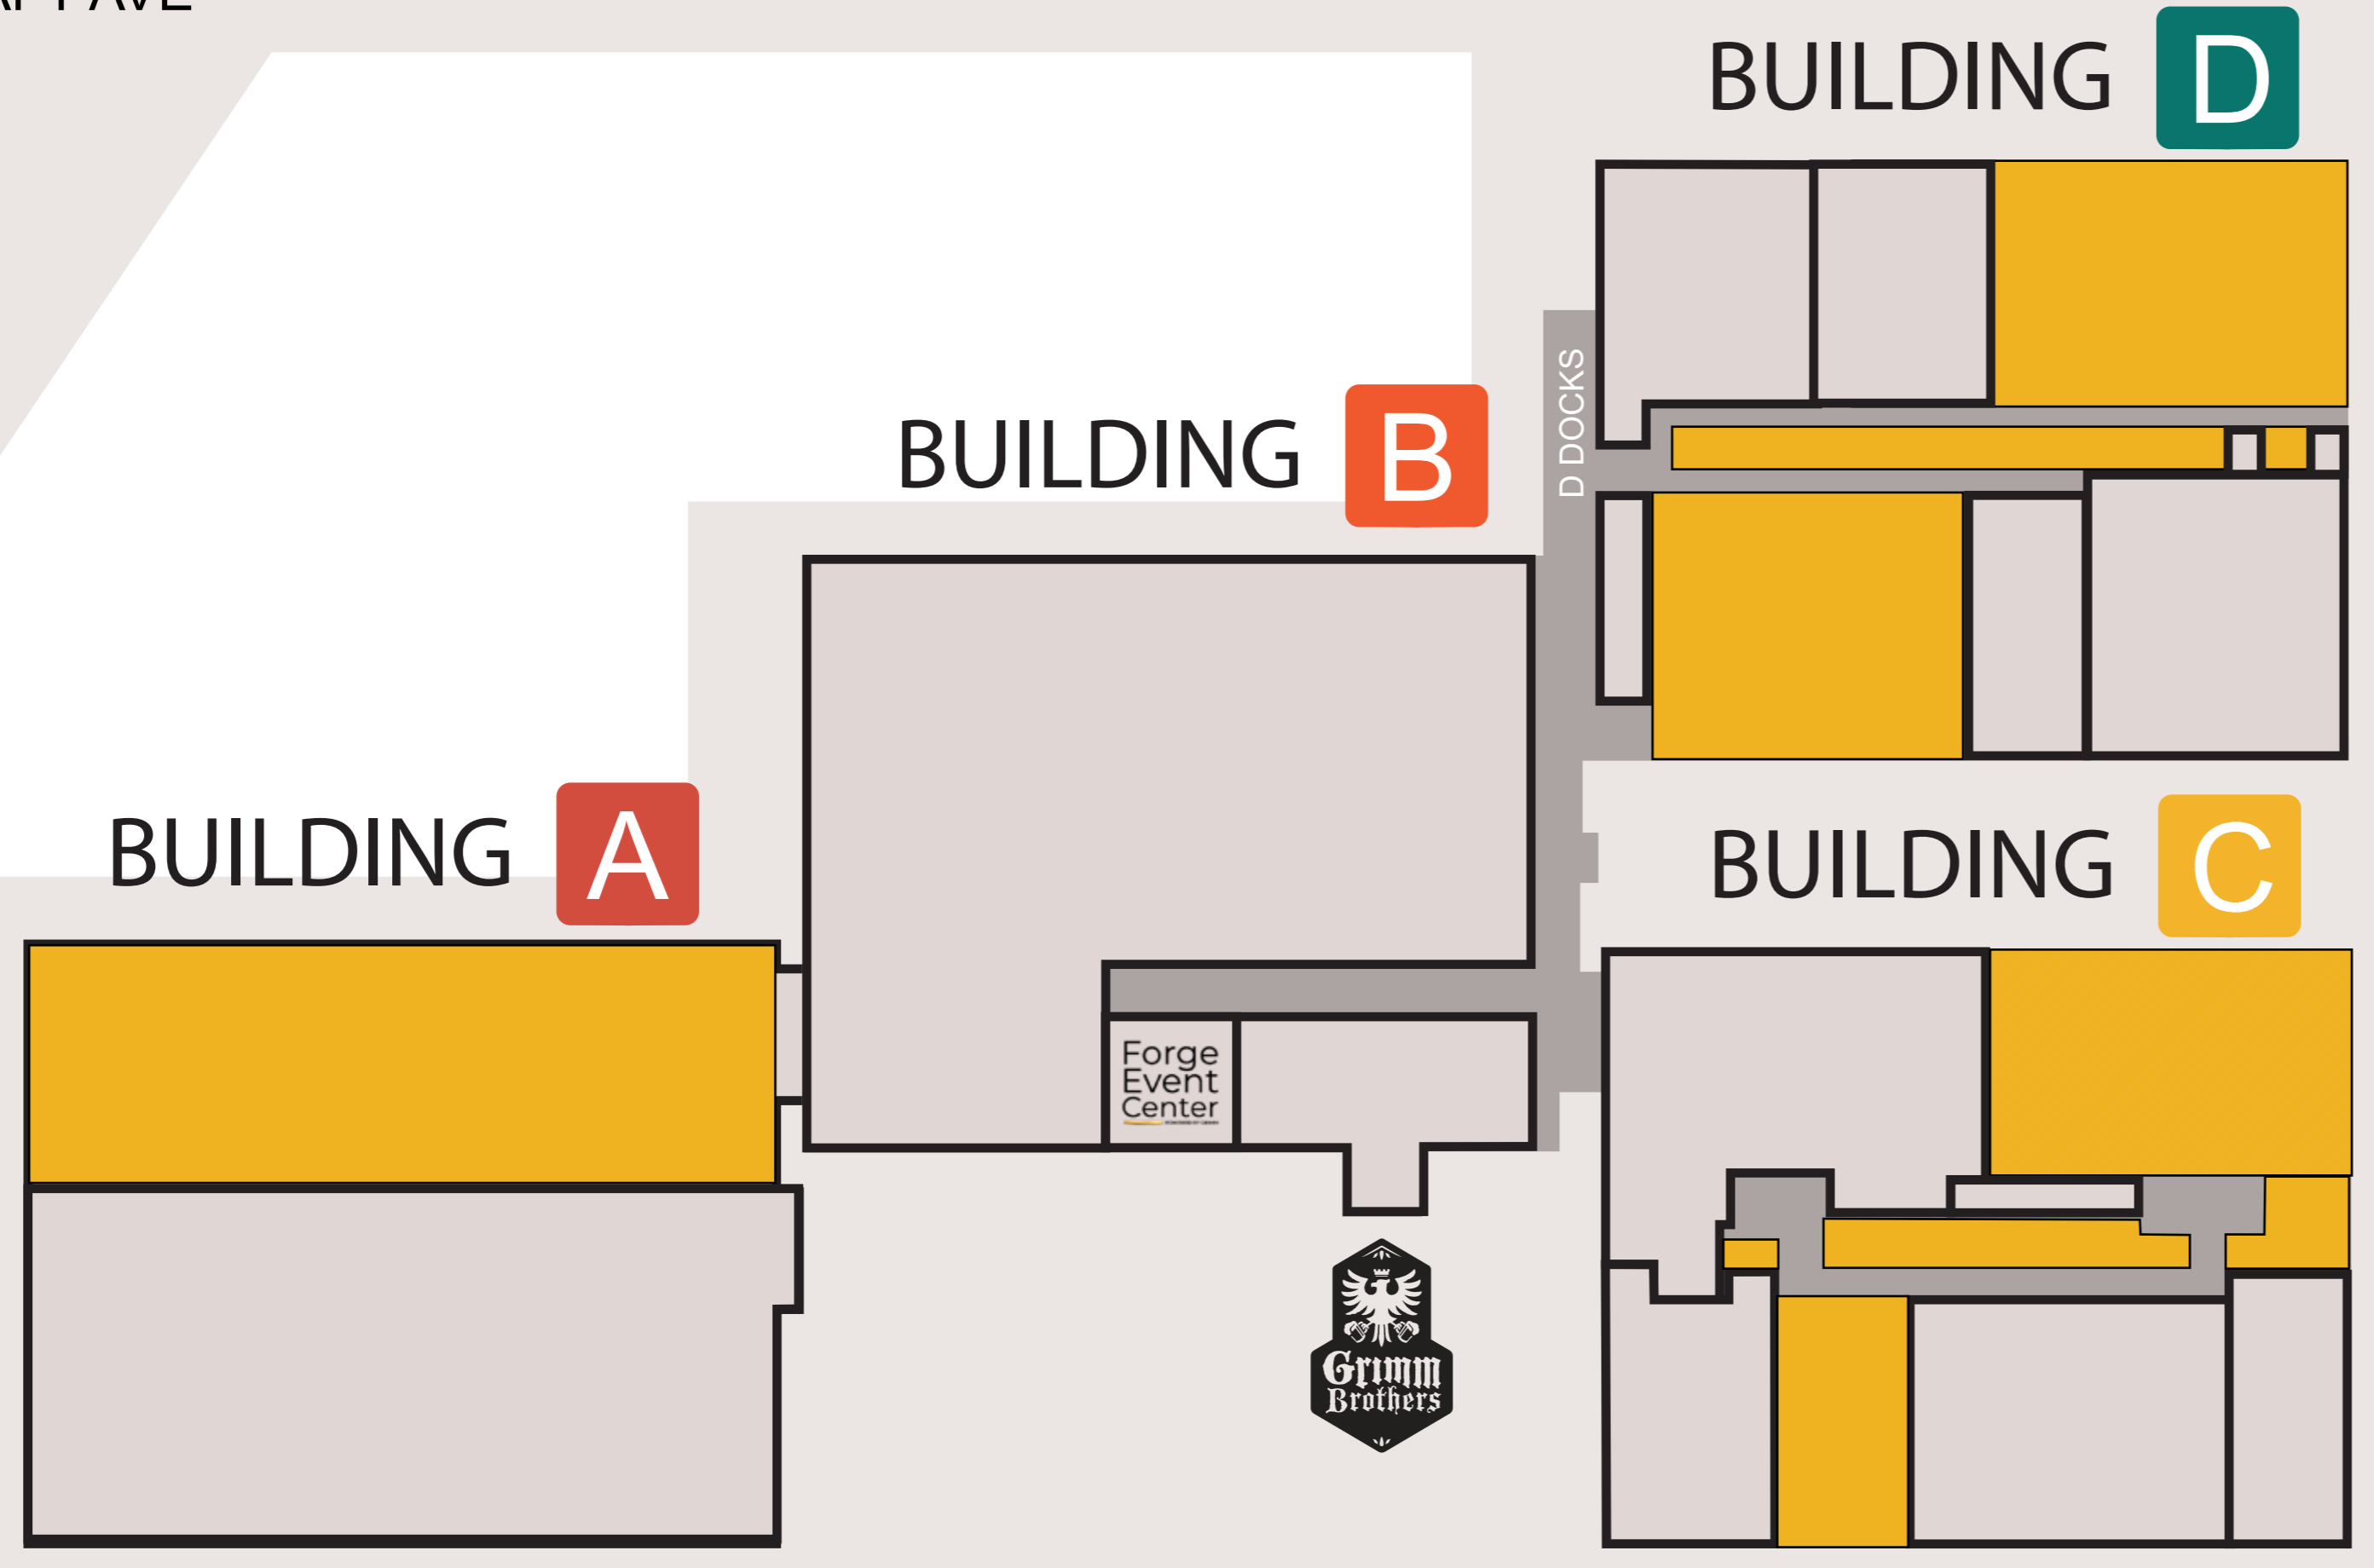

APPROX 811,000 SQFT

PARKING OCCUPIED AVAILABLE

← S TAFT AVE

S COLORADO AVE ↘

MAIN

APPROX 448,333 SQFT

14TH ST SW ↓

PARKING OCCUPIED AVAILABLE

APPROX 219,666 SQFT