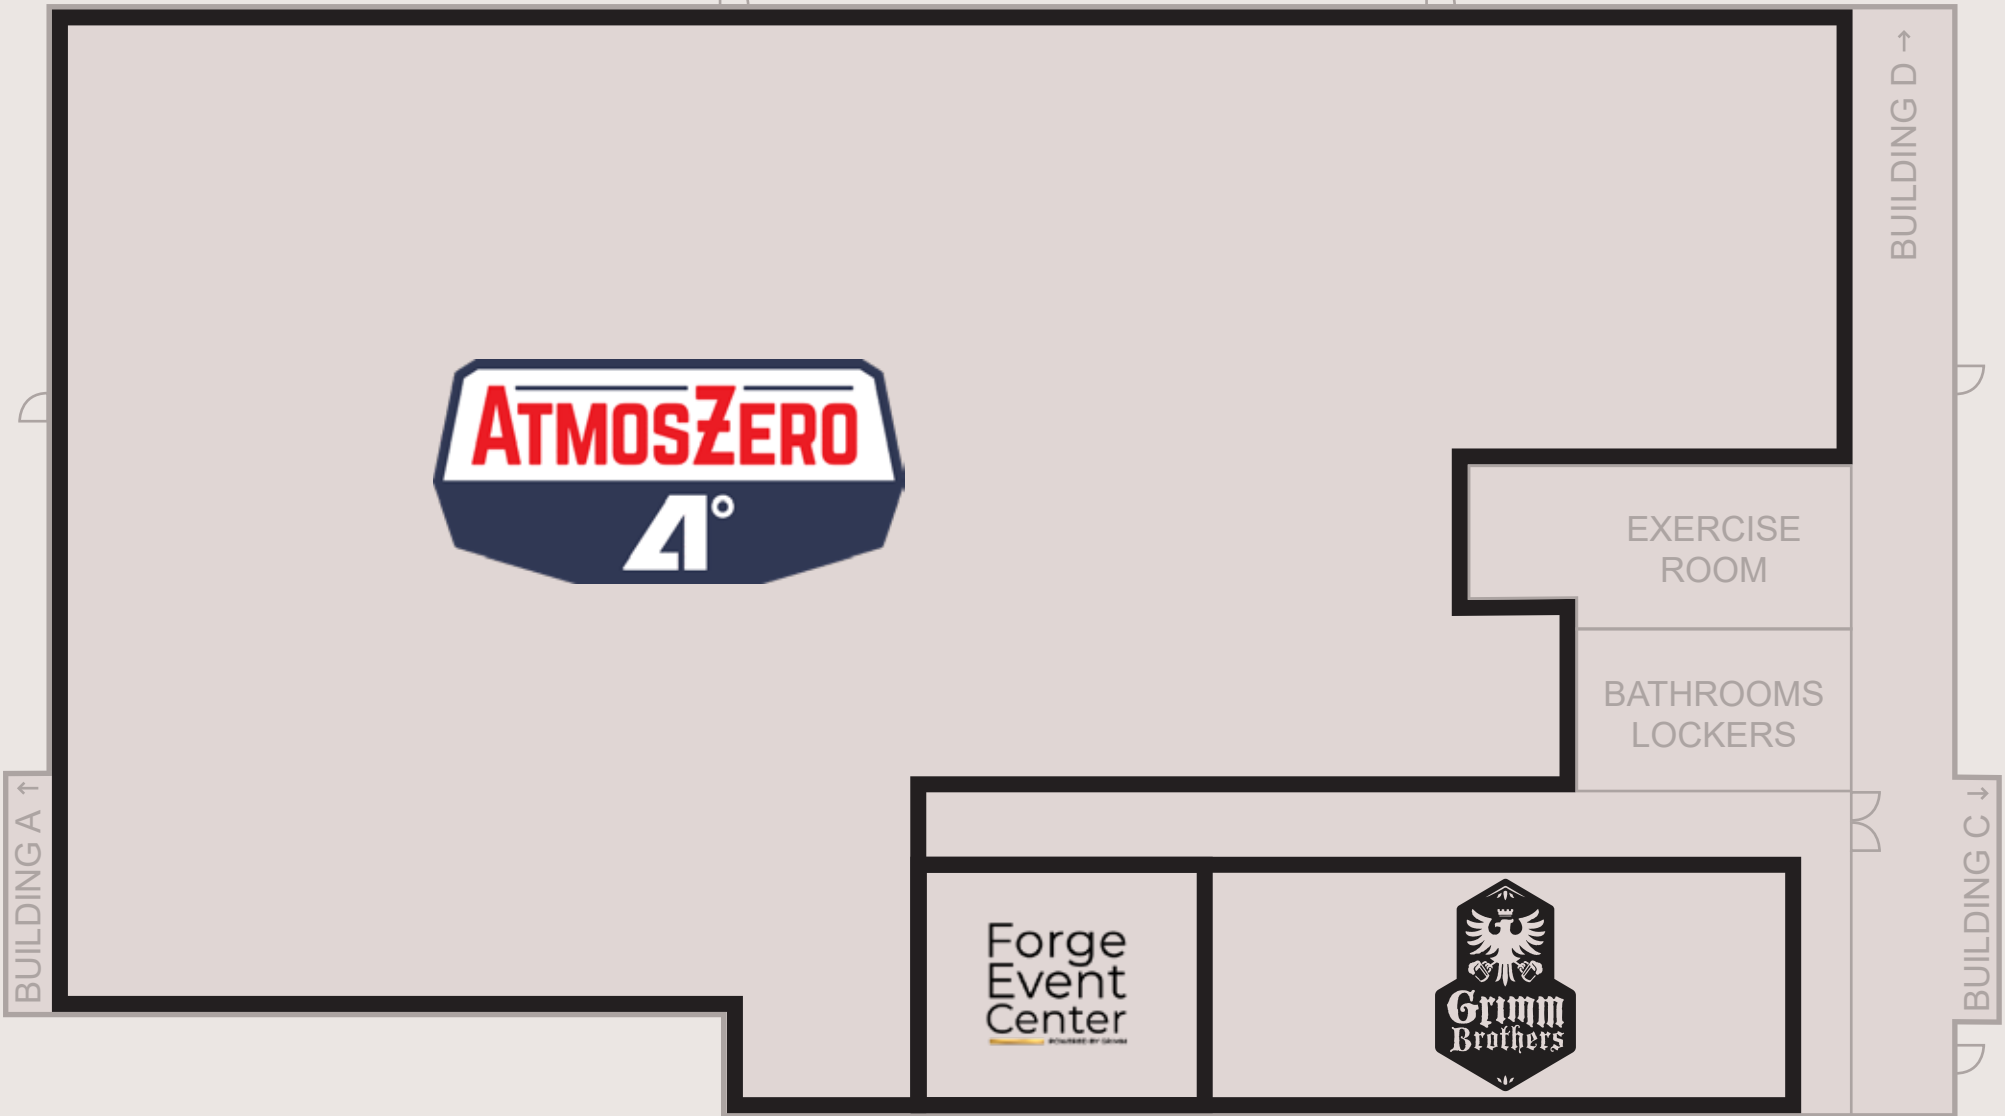

AVAILABLE 

AVAILABLE 

AVAILABLE 

 MAIN

APPROX 134,000 SQFT

 FORGE CAMPUS

AVAILABLE 

AVAILABLE 